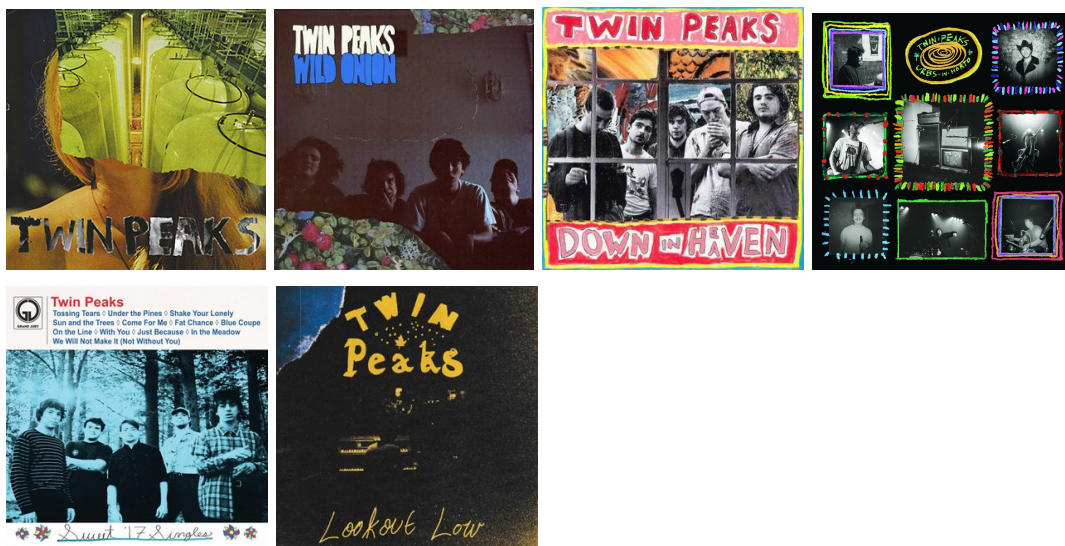

Twin Peaks

Initial Meeting Notes with Janice

11/3/21

Color Palette: greens, blues, and yellow to replicate the colors present in all the album covers

- Since the album covers do have brighter hues of these colors, and will be displayed on the website, the background of the website may be better suited to be more muted greens and yellows to not distract or clash

Multi-page: I was thinking of the album covers/critical reception having a separate page

- When you click on the main page → takes you to a different page with all the albums
- Below I included the album covers (the easiest way to find them is on the wikipedia page [https://en.wikipedia.org/wiki/Twin_Peaks_\(band\)](https://en.wikipedia.org/wiki/Twin_Peaks_(band)))

Tone: fun and lively!

https://drive.google.com/file/d/1iQTVBDj7VhSwA_y6K5_DDvW21UnC1Arw/view?usp=sharing